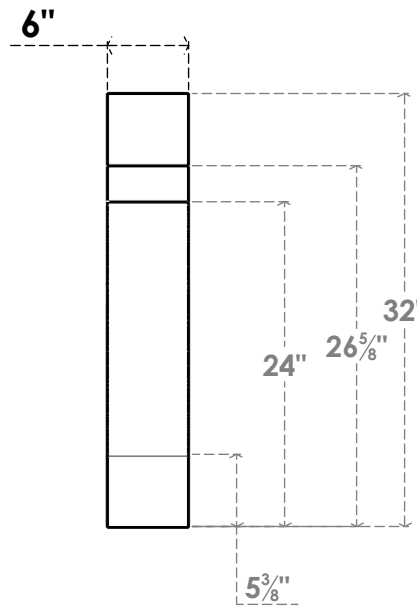

ITEM NUMBER: BRCPC060X32000X32000MRC

6"W X 32"D X 32"H MERCED ARCHITECTURAL GRADE PVC CLOSED KNEE BRACE

SIDE PROFILE

FRONT PROFILE

ISOMETRIC

EKENA MILLWORK
2300 WEST MAIN ST.
CLARKSVILLE, TX 75426
TOLL FREE: 866-607-0453
WWW.EKENAMILLWORK.COM

NOTES

1. INSTALLATION TO BE COMPLETED IN ACCORDANCE WITH MANUFACTURER'S SPECIFICATIONS.
2. DRAWING MAY NOT BE TO SCALE
3. THIS DRAWING IS INTENDED FOR DESIGN AND PLANNING PURPOSES ONLY.
4. ALL INFORMATION CONTAINED HEREIN WAS CURRENT AT THE TIME OF DEVELOPMENT BUT MUST BE REVIEWED AND APPROVED BY THE PRODUCT MANUFACTURER TO BE CONSIDERED ACCURATE.
5. ARCHITECTURAL GRADE PVC PRODUCTS ARE MADE FROM EXPANDED CELLULAR PVC AND COME NATURALLY WHITE BUT MAY BE PAINTED