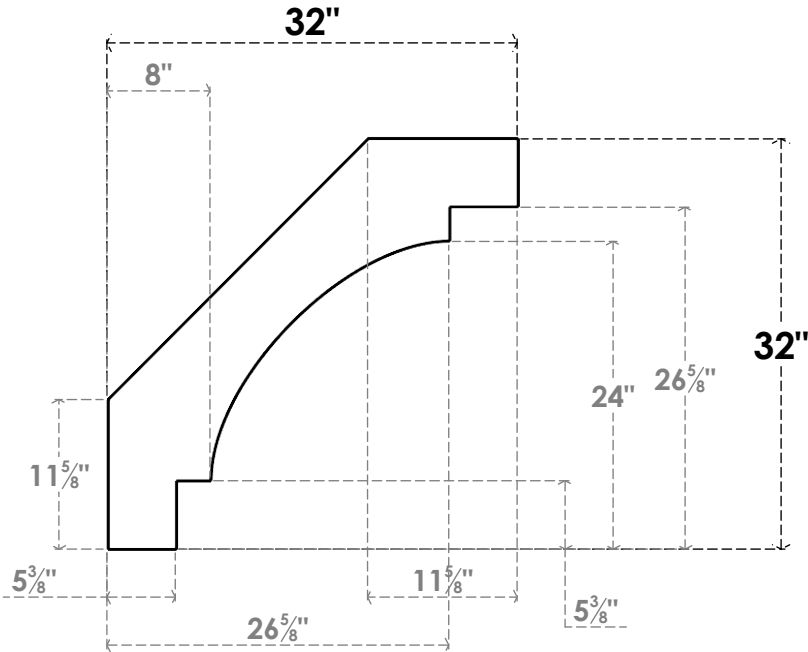

ITEM NUMBER: BRCPC060X32000X32000MRC

6"W X 32"D X 32"H MERCED ARCHITECTURAL GRADE PVC CLOSED KNEE BRACE

SIDE PROFILE

FRONT PROFILE

ISOMETRIC

EKENA MILLWORK
2300 WEST MAIN ST.
CLARKSVILLE, TX 75426
TOLL FREE: 866-607-0453
WWW.EKENAMILLWORK.COM